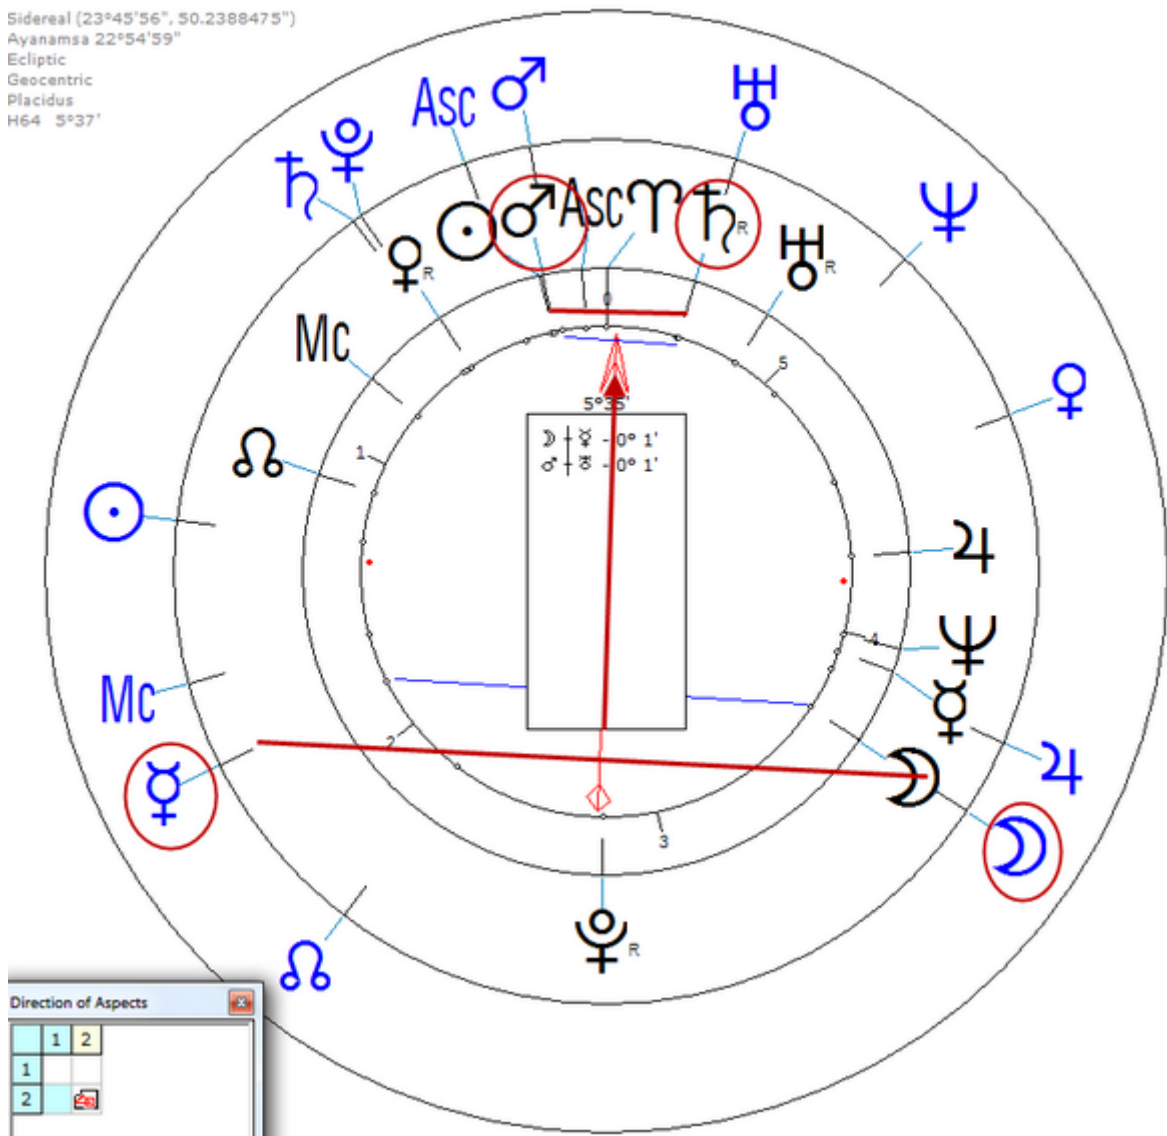

Eustache, Jean

30 November 1938 at 23:30 (= 11:30 PM)Pessac, France, 44n48, 0w38
French film director, screenwriter, and editor.

<https://www.astro.com/astro-databank/Eustache,_Jean>

Death by Suicide 3 November 1981 in Paris (Shot himself, age 42)

Progressed Lunar Return (Harmonic 64)

Lunar ☾/♀ = ♂_n/♃_n

Lunar ♁ = ♂_n/♃_n (Gunshot)

Eustache, Jean

30 November 1938 Wed 23:30 (GMT) 44n48 0w38
Pessac, France

Sidereal (23°45'56", 50.2388475")

Ayanamsa 22°54'59"

Ecliptic

Geocentric

Placidus

H64 5°37'